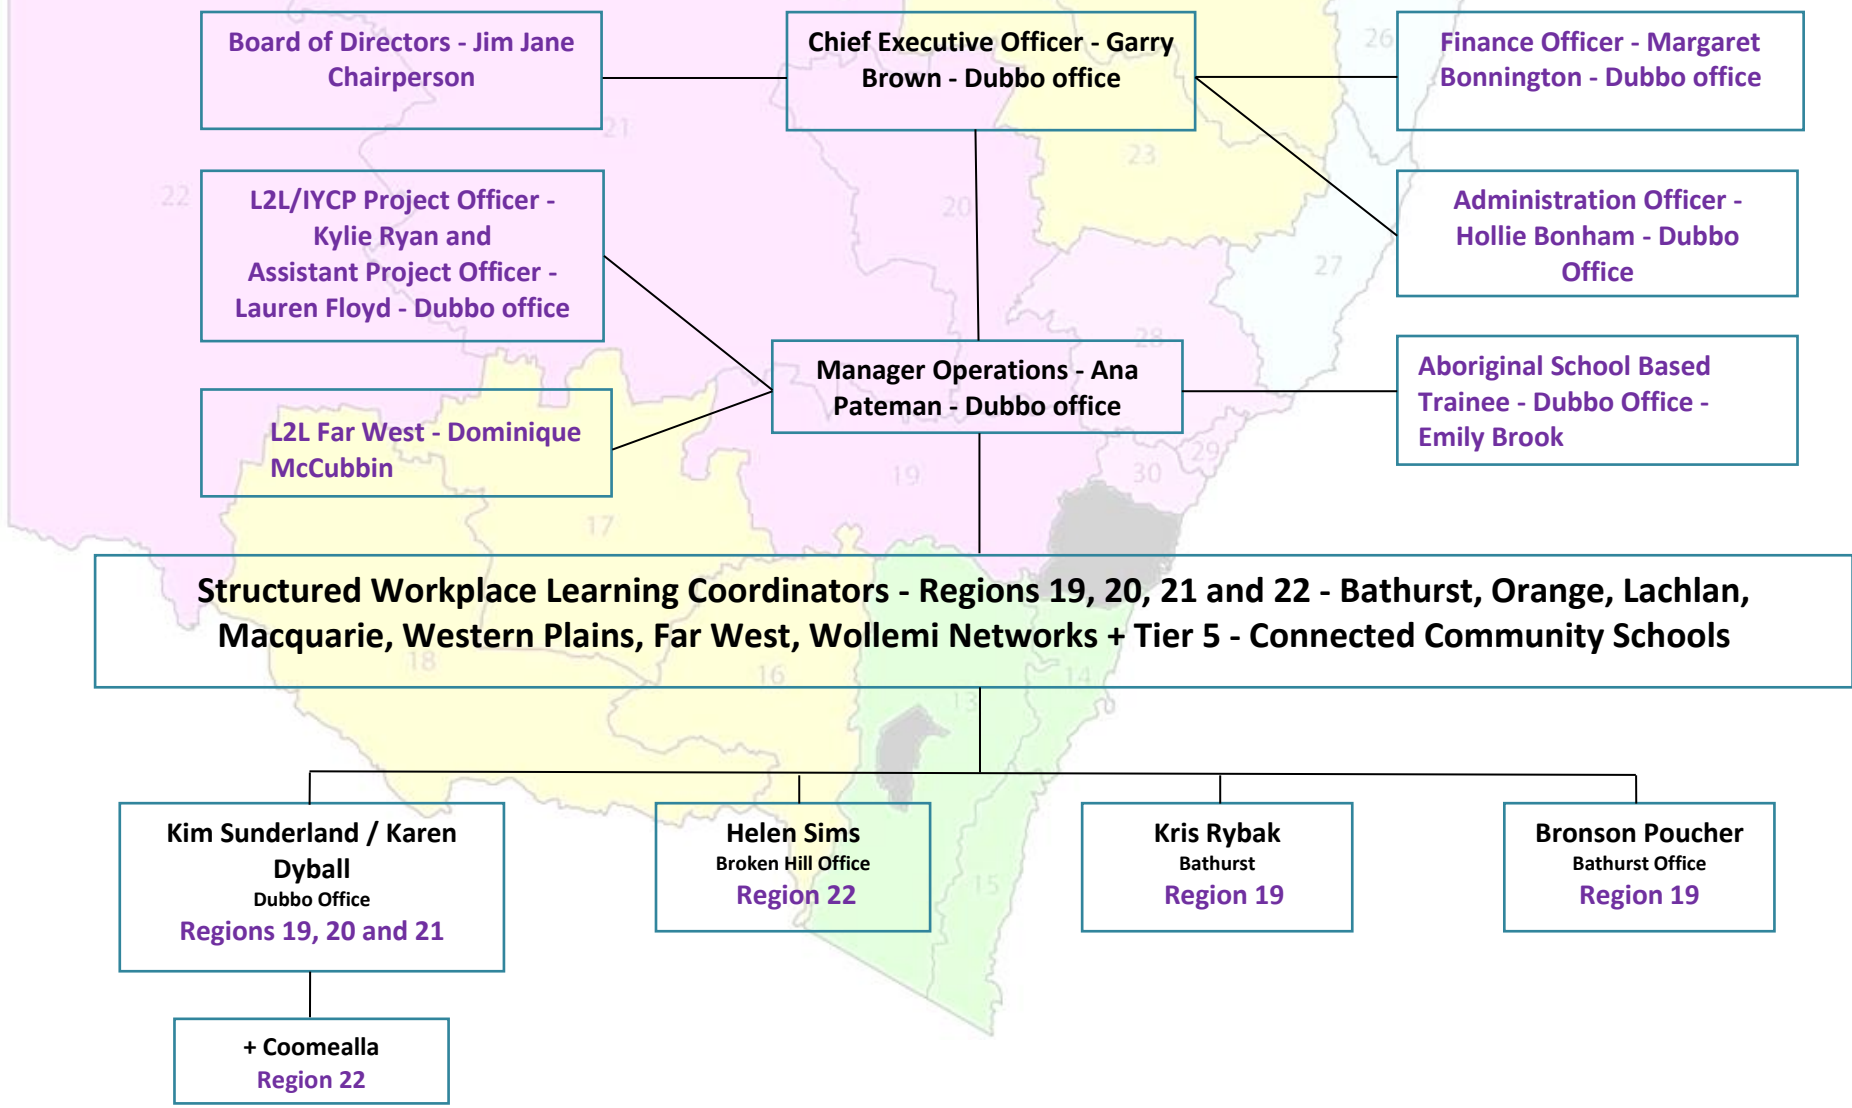

- Lithgow HS - Peter Brownlow

**Macquarie Darling Work Placement Inc. T/as  
WESTERN STUDENT CONNECTIONS  
Organisational Chart - 2015**

**Macquarie Darling Work Placement Inc. T/as  
WESTERN STUDENT CONNECTIONS**  
**Structured Workplace Learning 'Mud-Map' - Regions 21 and 22 -  
Macquarie, Western Plains, Lachlan, Far West Networks + Tier 5 -  
Connected Community Schools**

**Outreach TVET Coordinator Far West - Patsy Saul**  
Bourke/Brewarrina/Gilgandra/Goodooga/Lightning  
Ridge/Nyngan/Walgett /Wellington /Warren Campuses

**Region 21 - Accessing Dubbo City - Karen Dyball**