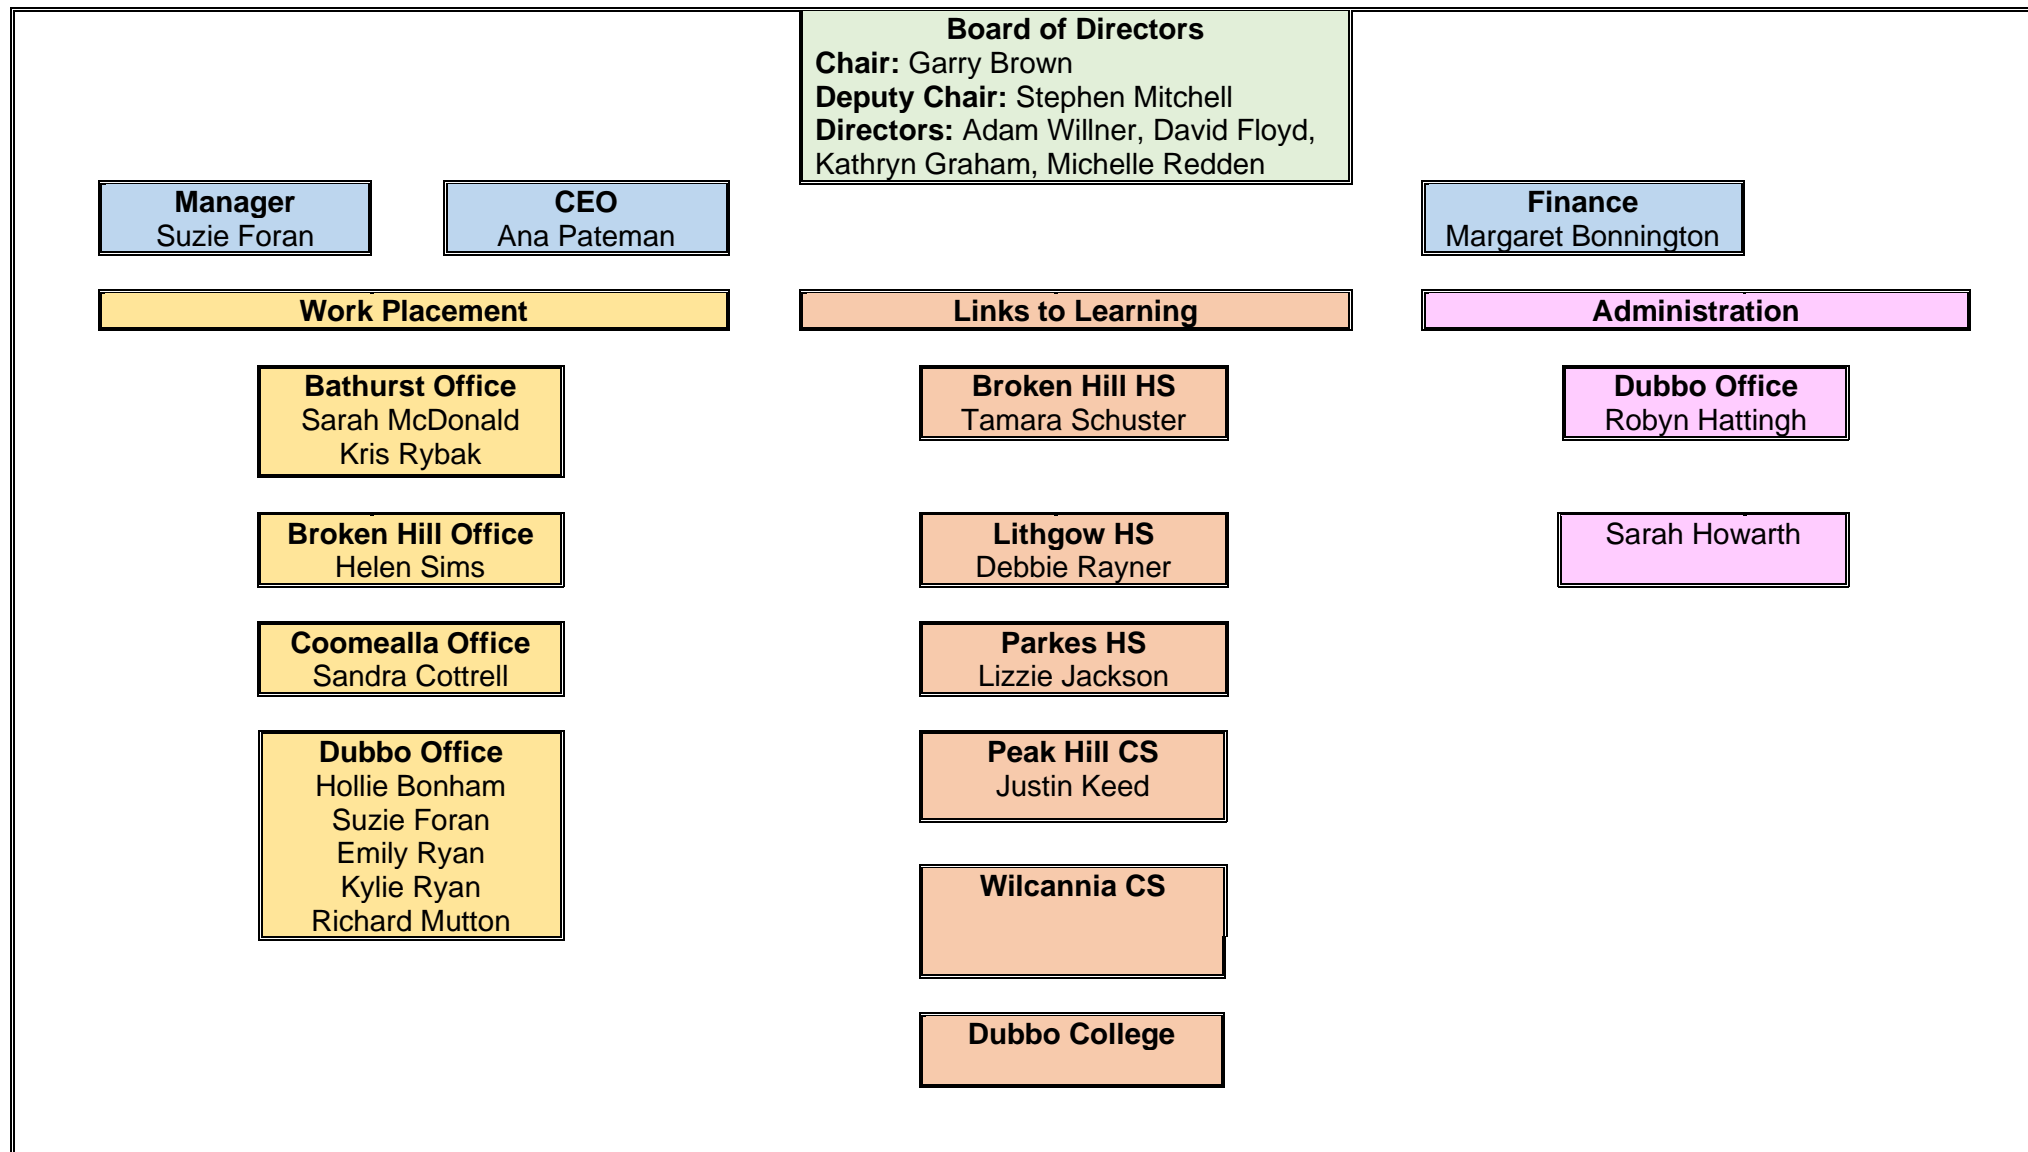

Western Student Connections Organisation Chart 2020

Western Student Connections Organisation Chart 2020

Work Placement Service Provider Program

Sarah McDonald - ICF		Kris Rybak - ICF		Sandra Cottrell – ICF & VETBEC	
Scots All Saints College Bathurst	K	Anson Street School Orange	K	Coomealla High School	J
Carenne School	K	Blayney High School	K	Sunraysia TAFE	J
Denison College Bathurst High Campus	K	Canobolas Rural Technology High School	K	TAFE NSW Riverina	J
Denison College Kelso High Campus	K	Canowindra High School	K	TAFE NSW West	J
MacKillop College Bathurst	K	Cowra High School	K		
Oberon High School	K	James Sheahan Catholic High School Orange	K		
Portland Central School	K	Kinross Wolaroi School	K	Helen Sims – ICF & VETBEC	
Skillset Bathurst	K	Molong Central School	K	Broken Hill High School	J
TAFE West - Bathurst Campus	K	Orange Anglican Grammar	K	Cobar High School	J
		Orange Christian School	K	Ivanhoe Central School	J
		Orange High School	K	Menindee Central School	J
		St Stanislaus College Bathurst	K	Wilcannia Central School	J
		St. Raphael's Catholic School Cowra	K	Willyama High School	J
		The Henry Lawson High School	K	TAFE West - Broken Hill Campus	J
		TAFE West - Cowra Campus	K	TAFE West - Cobar Campus	J
		TAFE West - Orange Campus	K		